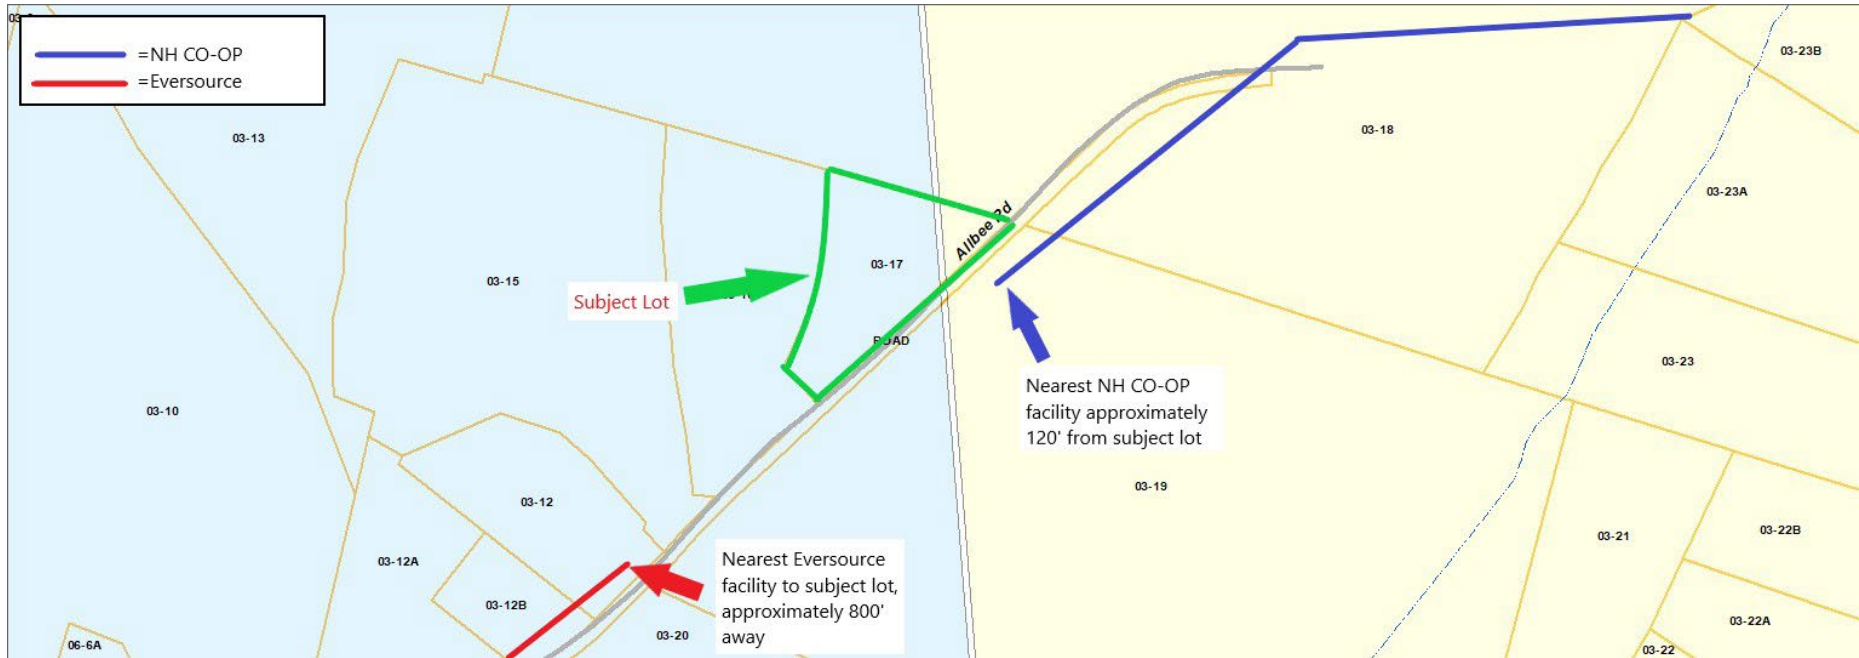

# ATTACHMENT A

## Existing and Proposed Franchise Area Boundaries

Eversource Territory is light blue  
NHEC Territory is yellow

### Existing Electric Distribution Facilities in Area of Albee Road, Landaff, NH

Eversource Territory is light blue  
NHEC Territory is yellow