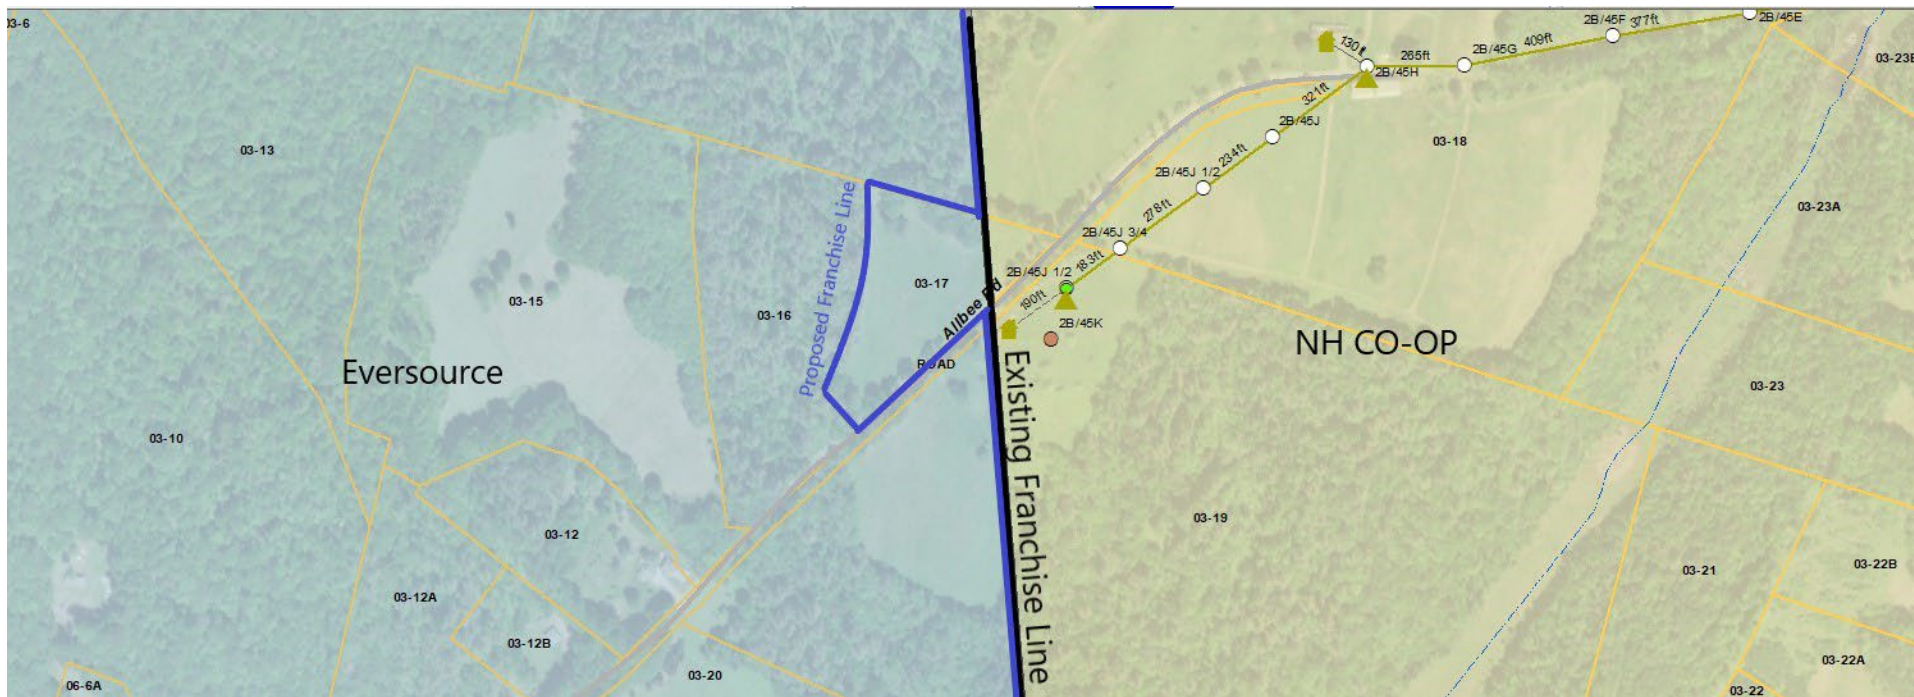

## Existing and Proposed Franchise Area Boundaries

Eversource Territory is light blue  
NHEC Territory is yellow

### Existing Electric Distribution Facilities in Area of Albee Road, Landaff, NH

Eversource Territory is light blue  
NHEC Territory is yellow